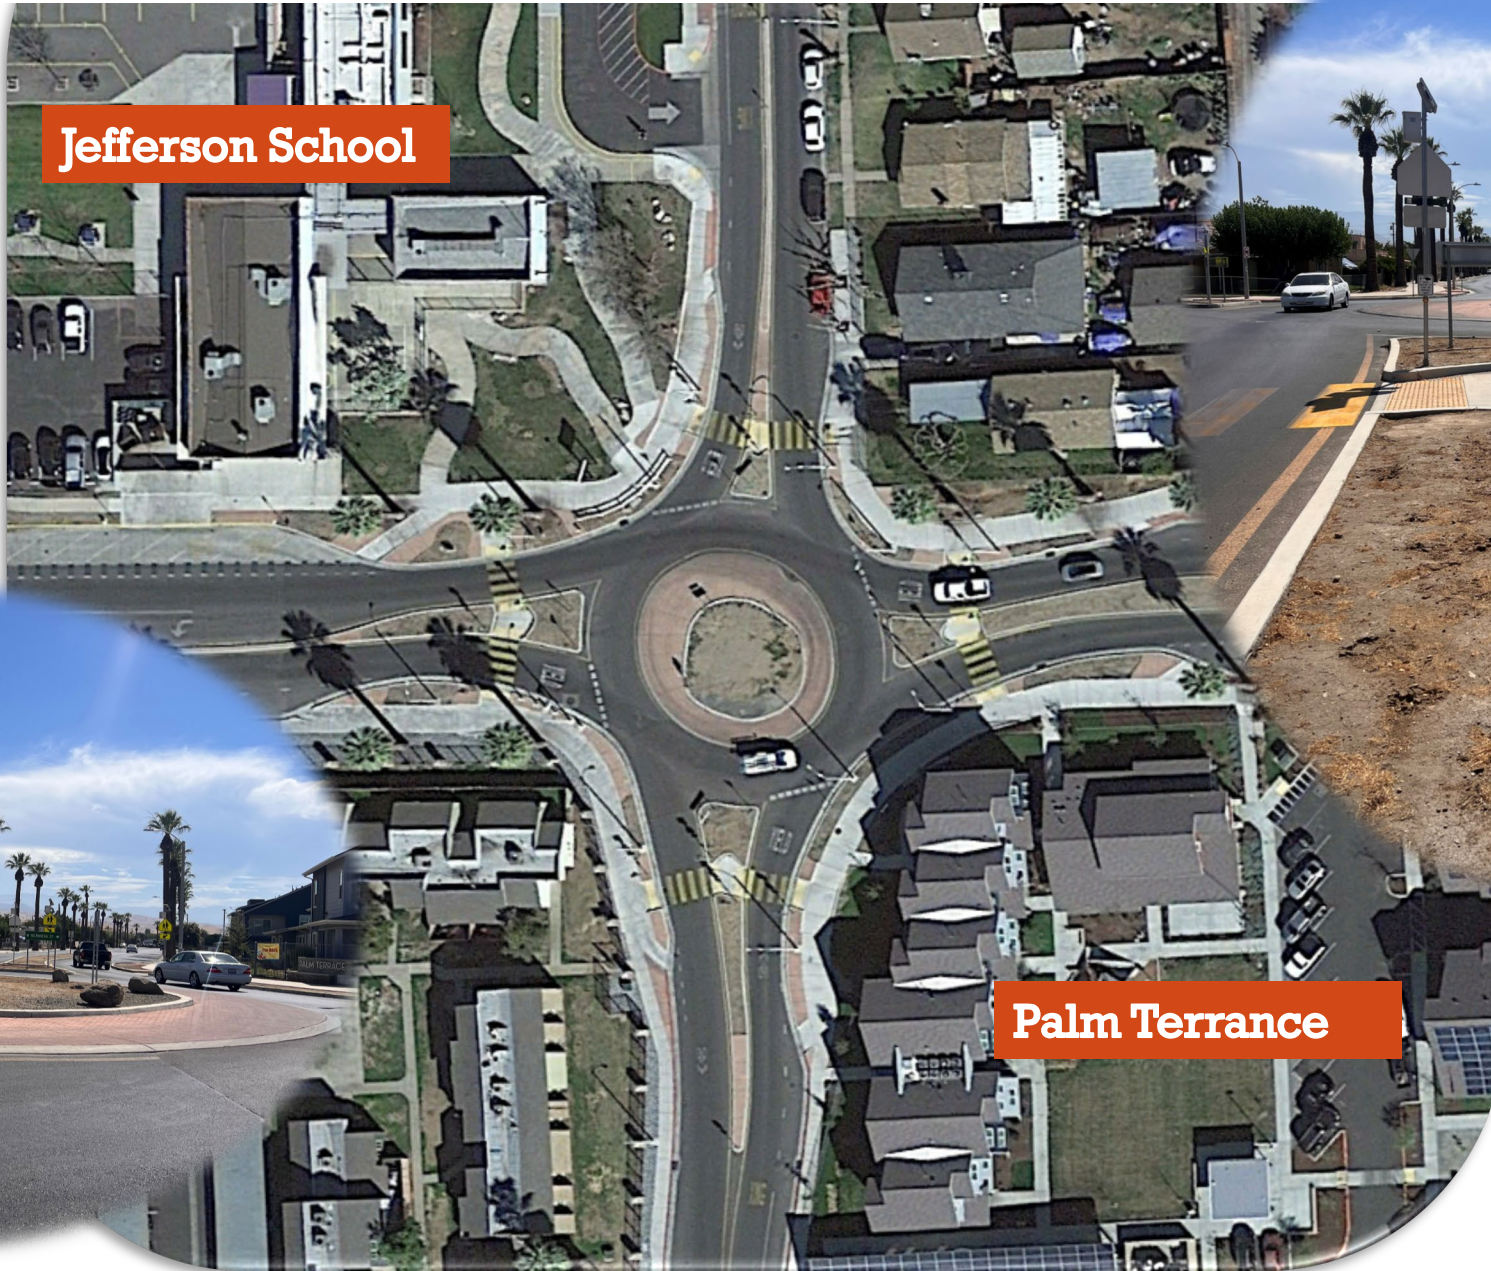

ROUNDABOUTS

HERMOSA & ELMWOOD

HERMOSA & ELMWOOD

HERMOSA & WESTWOOD

Jefferson School

Palm Terrance

PROPOSED

1. Artificial Turf – Islands
2. Circle
 - a. Welcome Sign
English & Spanish
 - b. Mature Olive Tree w/
inground lights
 - c. Gravel Mulch
 - d. ¼ ton Coarse Rock
 - e. Atlas Fescue,
Fortnight Lily, & New
Gold Lantana