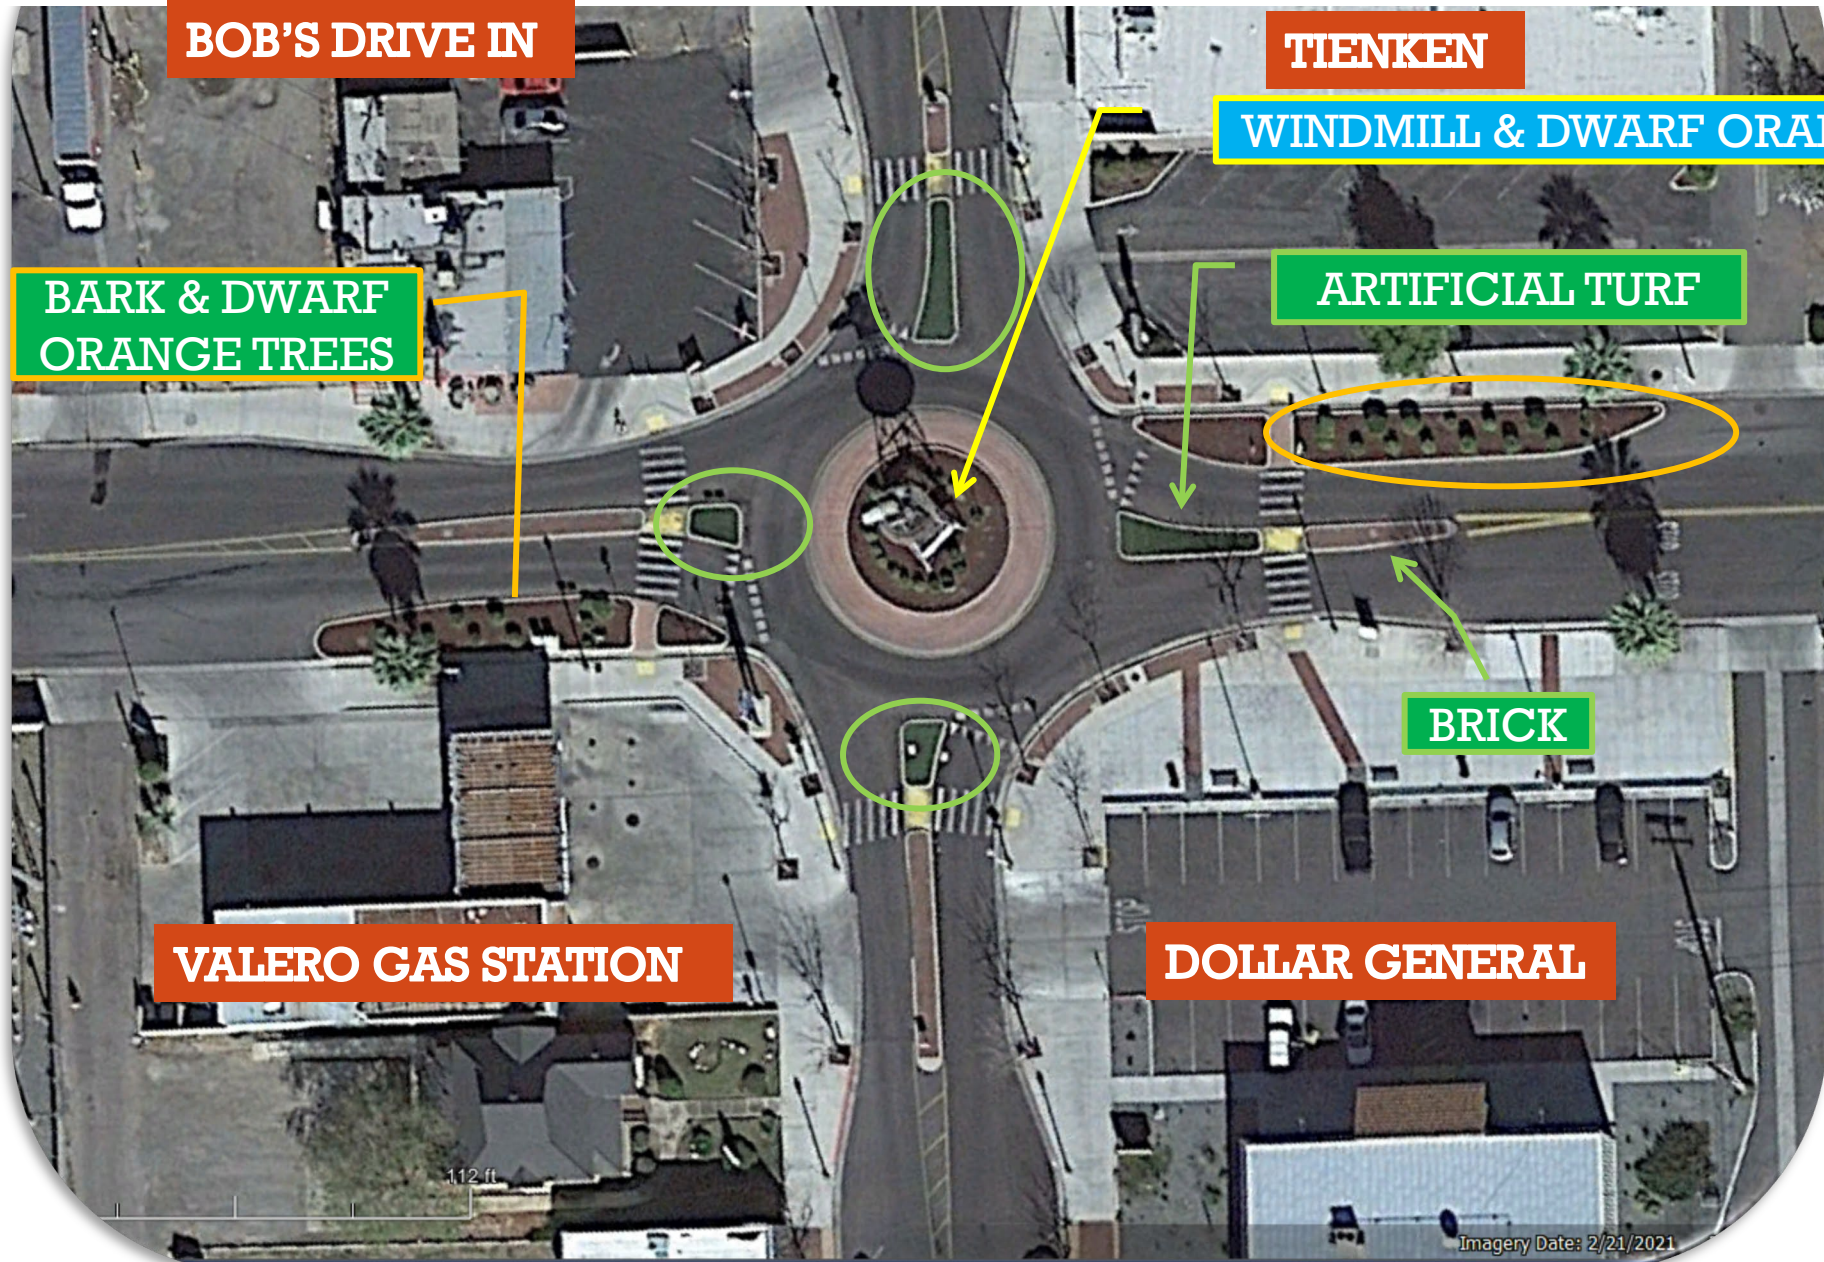

ROUNDABOUTS

HERMOSA & ELMWOOD

HERMOSA & ELMWOOD

HERMOSA & WESTWOOD

Jefferson School

Palm Terrance

PROPOSED

1. Artificial Turf – Islands
2. Circle
 - a. Welcome Sign
English & Spanish
 - b. Mature Olive Tree w/
inground lights
 - c. Gravel Mulch
 - d. ¼ ton Coarse Rock
 - e. Atlas Fescue,
Fortnight Lily, & New
Gold Lantana